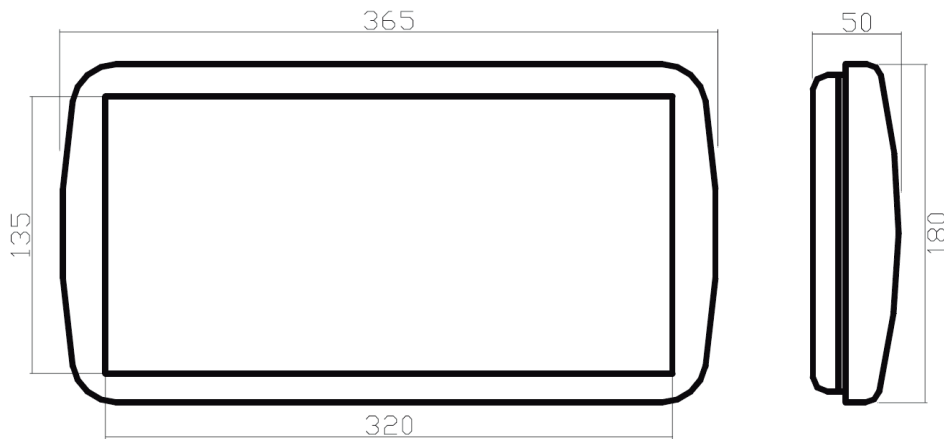

OUTDOOR USE OPTICAL / ACOUSTIC EXTINGUISHING POSTER AE/V-CEIP

Description

Luminous panel with five high-efficiency LEDs for surface mounting.
Supplied with two adhesive signs: FIRE EXTINGUISHING - FIRE.

Dimensions

TECHNICAL CHARACTERISTICS

Buzzer: 98 dB at 1m 3200 Hz.
Programming through jumpers.
Connection terminals for section cable: 2.5 mm².
Consumption: 95mA / 24Vdc
Sound Intensity: 108dB / 1m
Polarity reversal protection.
Fuse for power protection.
Light: Flashing or fixed (two alarm levels).
Sound: Intermittent or steady.
Current: constant with variable luminosity.
Power supply: from 10.8 Vdc to 28 Vdc.
Operating temperature: from -10 ° C to + 50 ° C.
Flicker frequency: 1 Hz.
IP: 65
Material: ABS
Dimensions: 365x180x50mm